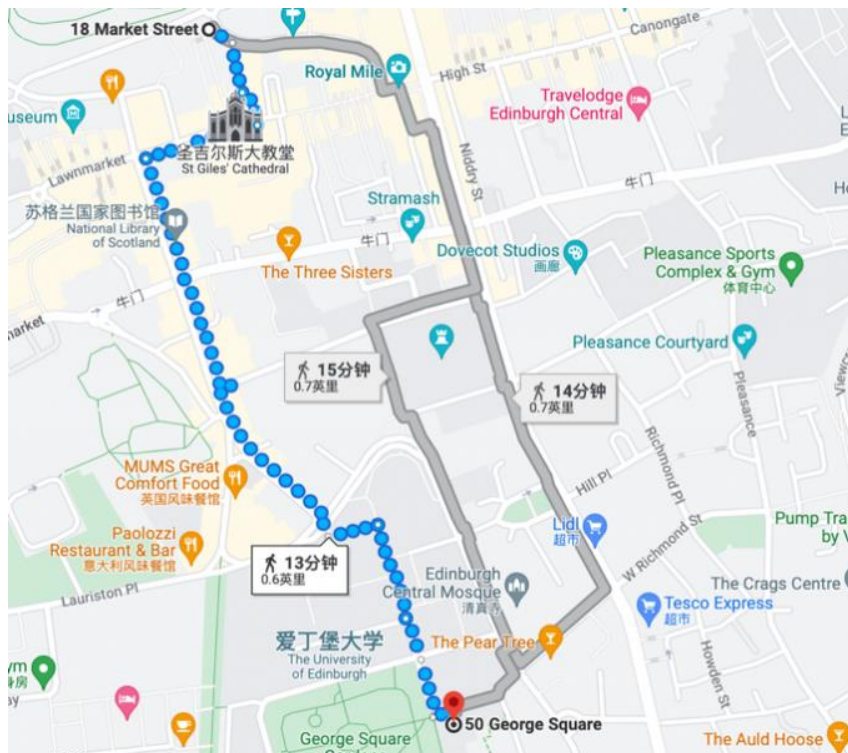

HOTEL INFORMATION

Ten Hill Place Hotel

<https://www.tenhillplace.com/>

Address:

10 Hill Place, Edinburgh, EH8 9DS, United Kingdom

Direction to Conference Venue:

Price for Reference:

Single room - £ 65.55

Direction to Conference Venue:

Prince for Reference:

Double room - £ 91

Motel One Edinburgh-Royal

https://www.motel-one.com/en/hotels/edinburgh/hotel-edinburgh-royal/?gclid=EAIaIQobChMI9vPkneX0_QIVIo9oCR1iWwloEAAYAiAAEgKx-D_BwE

Address:

18-21 Market Street, Old Town, Edinburgh, EH1 1BL, United Kingdom

Direction to Conference Venue:

Price for Reference:

Single room - £ 149

Double room - £ 169