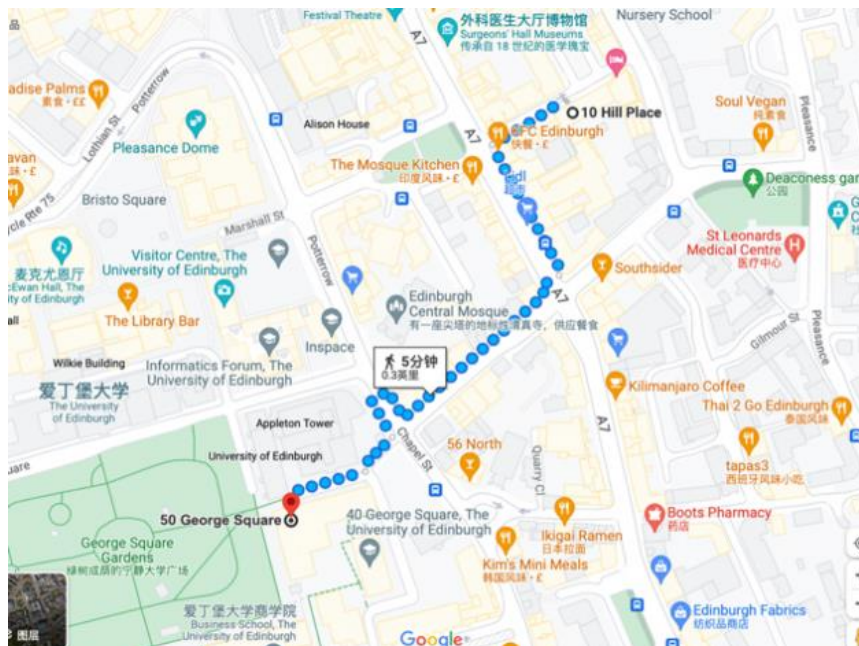

HOTEL INFORMATION

Ten Hill Place Hotel

<https://www.tenhillplace.com/>

Address:

10 Hill Place, Edinburgh, EH8 9DS, United Kingdom

Direction to Conference Venue:

Price for Reference:

Single room - £ 65.55

Double room - £ 65.55

CoDE Pod – The CoURT Edinburgh

https://www.online-reservations.com/?hotelid=4872508&gclid=EAIaIQobChMI8fSxoOL0_QIVBNvVCh1ukggXEAAAYyAAEgJ48vD_BwE

Address:

1a Parliament Square, Old Town, Edinburgh, EH1 1RF

Direction to Conference Venue:

Prince for Reference:

Double room - £ 91

Motel One Edinburgh-Royal

https://www.motel-one.com/en/hotels/edinburgh/hotel-edinburgh-royal/?gclid=EAIaIQobChMI9vPkneX0_QIVIo9oCR1iWwloEAAYAiAAEgKx-D_BwE

Address:

18-21 Market Street, Old Town, Edinburgh, EH1 1BL, United Kingdom

Direction to Conference Venue:

Price for Reference:

Single room - £ 149

Double room - £ 169