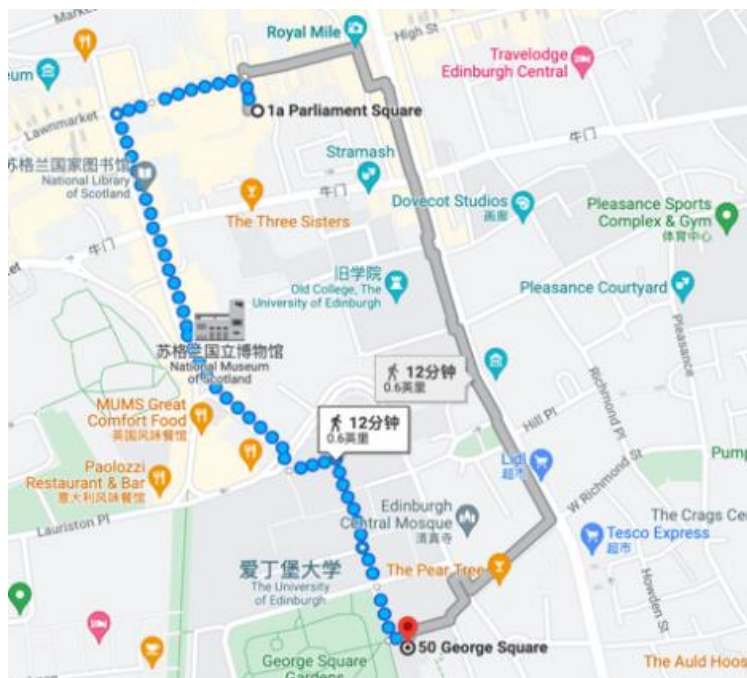

HOTEL INFORMATION

Ten Hill Place Hotel

<https://www.tenhillplace.com/>

Address:

10 Hill Place, Edinburgh, EH8 9DS, United Kingdom

Direction to Conference Venue:

Price for Reference:

Single room - £ 65.55

Double room - £ 65.55

CoDE Pod – The CoURT Edinburgh

https://www.online-reservations.com/?hotelid=4872508&gclid=EAIaIQobChMI8fSxoOL0_QIVBNvVCh1ukggXEAAAYyAAEgJ48vD_BwE

Address:

1a Parliament Square, Old Town, Edinburgh, EH1 1RF

Direction to Conference Venue:

Prince for Reference:

Double room - £ 91

Motel One Edinburgh-Royal

https://www.motel-one.com/en/hotels/edinburgh/hotel-edinburgh-royal/?gclid=EAIaIQobChMI9vPkneX0_QIVIo9oCR1iWwloEAAYAiAAEgKx-D_BwE

Address:

18-21 Market Street, Old Town, Edinburgh, EH1 1BL, United Kingdom

Direction to Conference Venue:

Price for Reference:

Single room - £ 149

Double room - £ 169